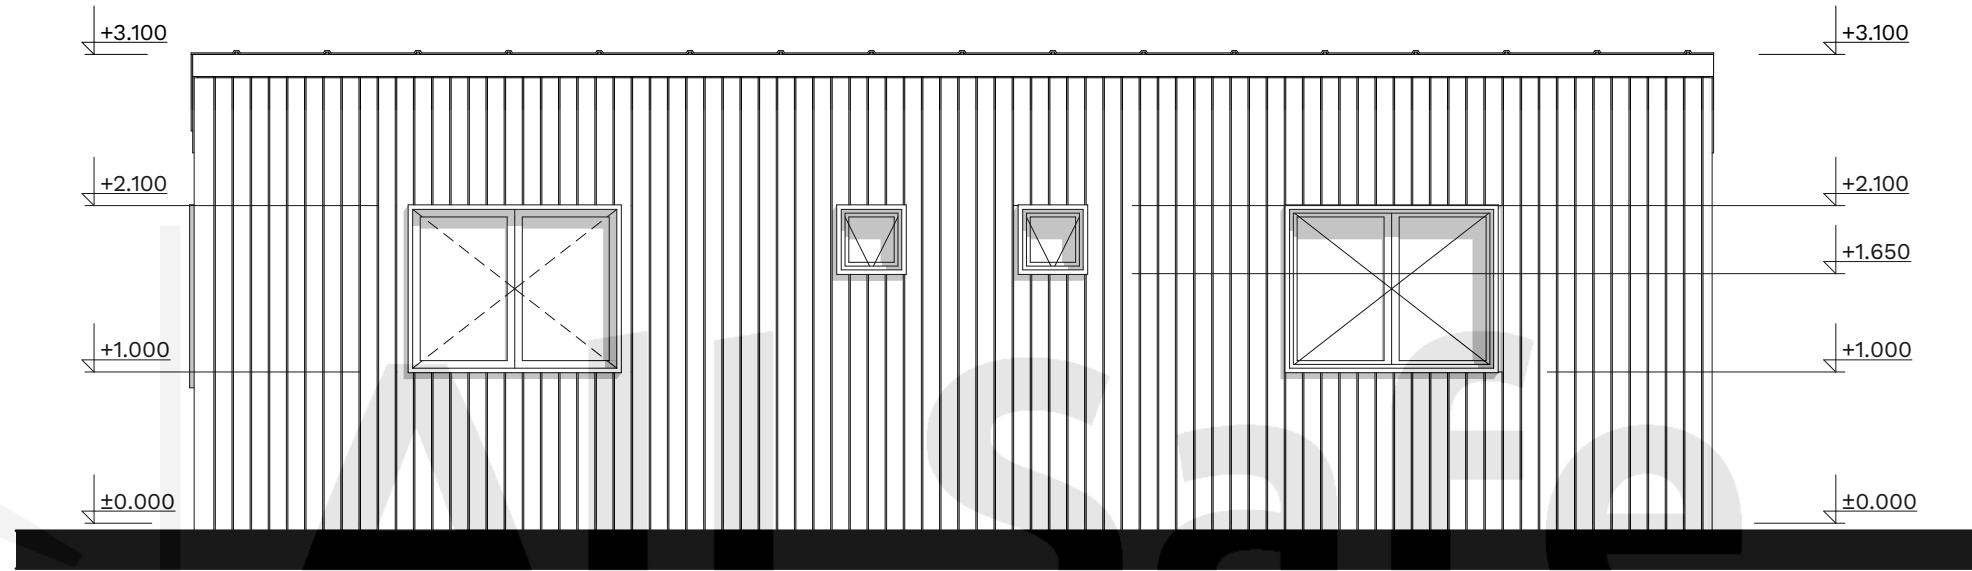

10M CABIN

All Safe
Habitats
Protecting Community

0.

FLOORPLAN

1:50

1E EAST ELEVATION 1:50

1N NORTH ELEVATION 1:50

1W WEST ELEVATION 1:50

1S SOUTH ELEVATION 1:50

3

SECTION 3-3

1:50

4

SECTION 4-4

1:50

12M CABIN