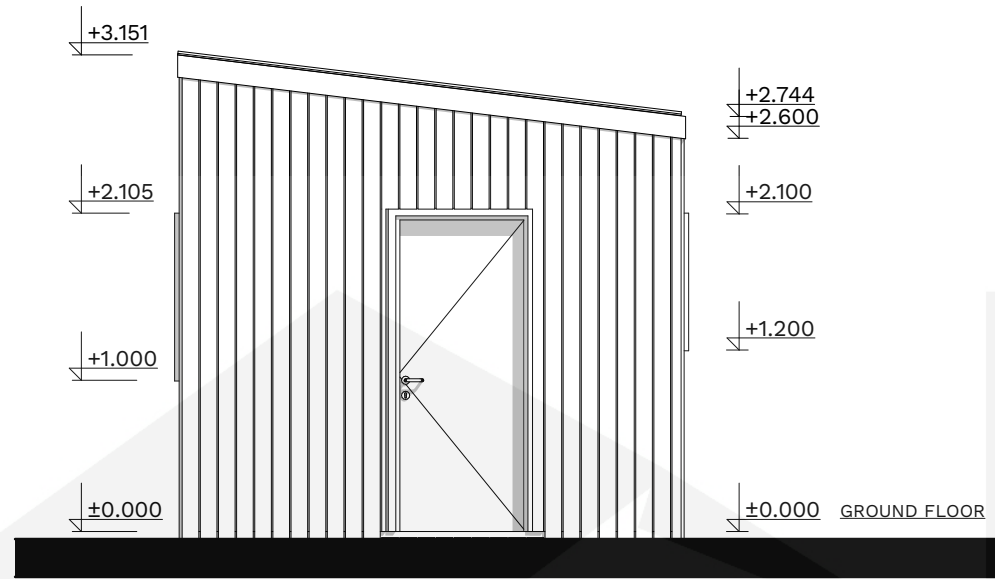

6M CABIN

All Safe
Habitats
Protecting Community

0.

FLOORPLAN

1:50

3W WEST ELEVATION 1:50

3S SOUTH ELEVATION 1:50

3E EAST ELEVATION 1:50